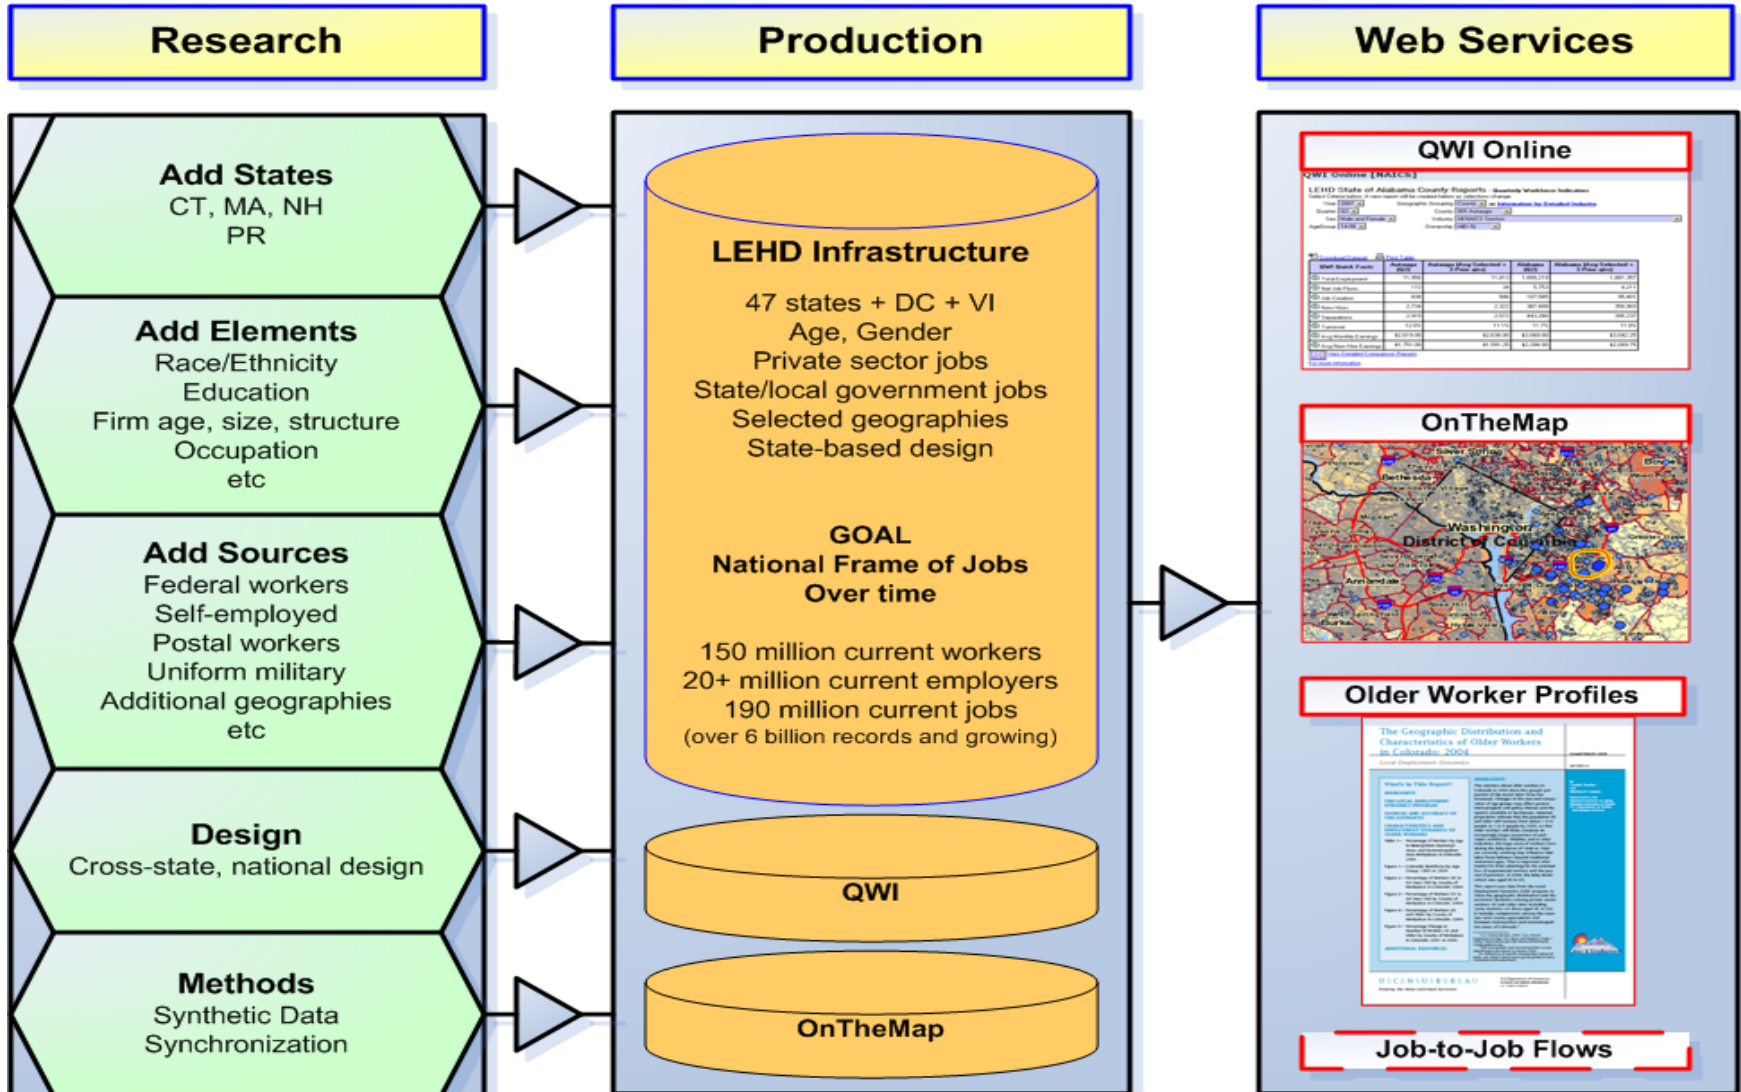

Development Plans

(assuming funding)